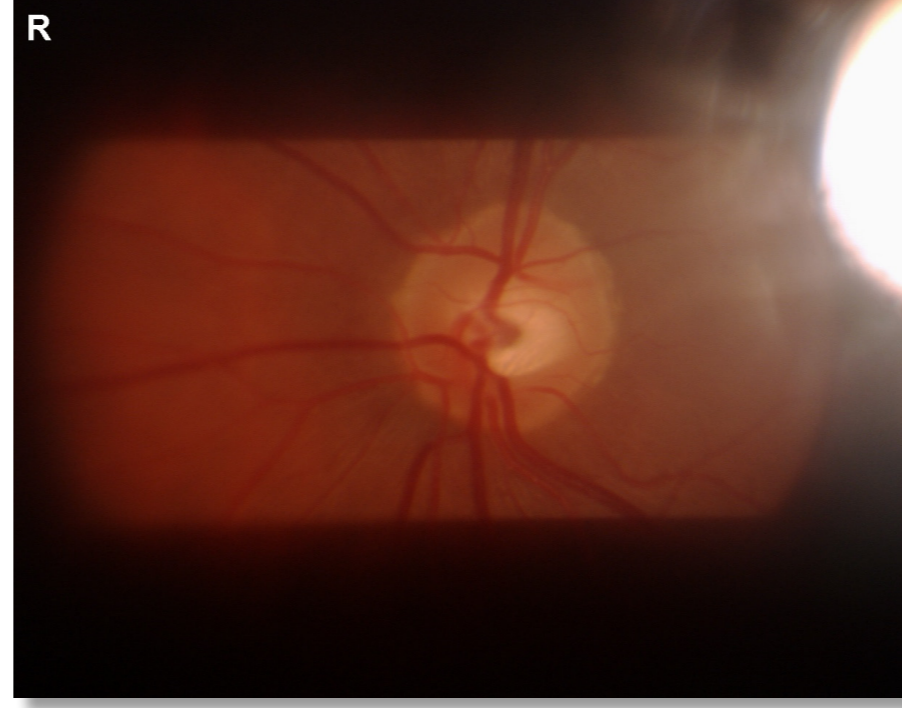

S4OPTIK

DIGITAL VISION DV-1

SLIT LAMP DIGITAL IMAGING

Smooth viewing and capture

DIGITAL IMAGING

Powerful image capture and analysis

Convenient beam splitter and 2MP HD camera in one

Enjoy a smooth viewing and capture experience with extremely fast frame rate

Capture and review videos and still images

Access Phoenix imaging database and analysis tools

Connect via USB 3.0, compatible with current PCs

Excellent color rendition

S₄OPTIK
SLIT LAMP
CAMERA

Designed for S4OPTIK Digital Slit Lamps