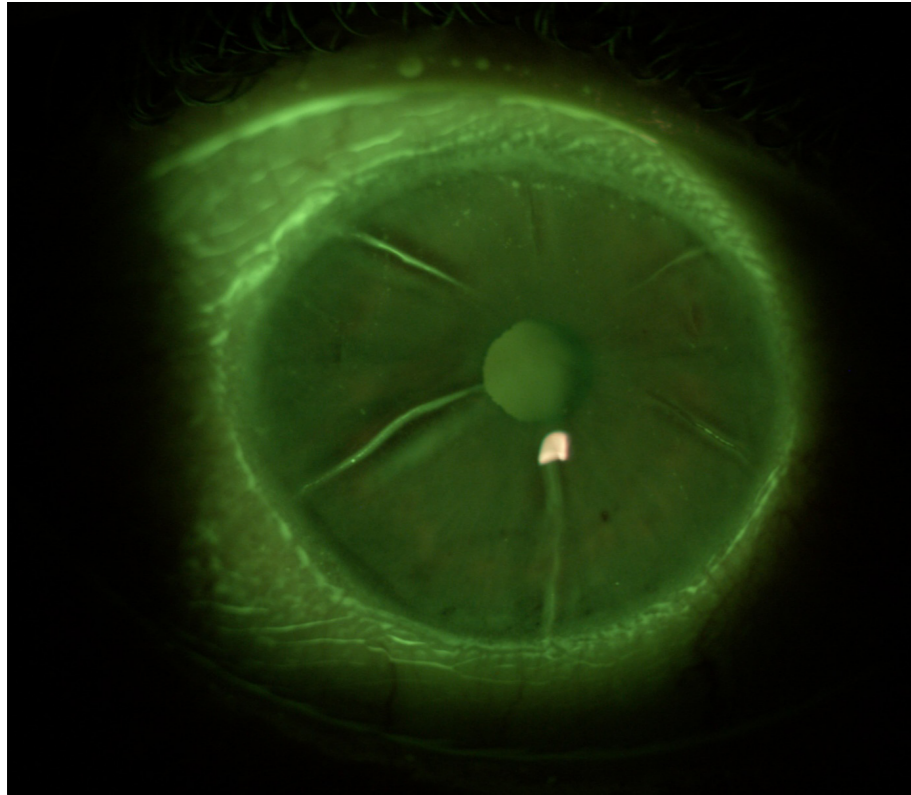

S4OPTIK

DIGITAL VISION DV-1

SLIT LAMP DIGITAL IMAGING

Smooth viewing and capture

DIGITAL IMAGING

Powerful image capture and analysis

Convenient beam splitter and 2MP HD camera in one

Enjoy a smooth viewing and capture experience with extremely fast frame rate

Capture and review videos and still images

Access Phoenix imaging database and analysis tools

Connect via USB 3.0, compatible with current PCs

Excellent color rendition

S₄OPTIK
SLIT LAMP
CAMERA

Designed for S4OPTIK Digital Slit Lamps