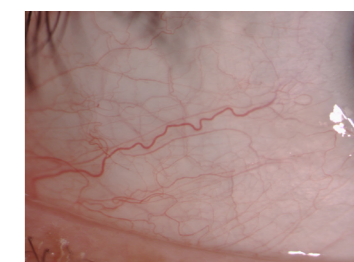

S4OPTIK

DIGITAL VISION DV-1

SLIT LAMP DIGITAL IMAGING

Smooth viewing and capture

DIGITAL IMAGING

Powerful image capture and analysis

Convenient beam splitter and 2MP HD camera in one

Enjoy a smooth viewing and capture experience with extremely fast frame rate

Capture and review videos and still images

Access Phoenix imaging database and analysis tools

Connect via USB 3.0, compatible with current PCs

Excellent color rendition

S₄OPTIK
SLIT LAMP
CAMERA

Designed for S4OPTIK Digital Slit Lamps