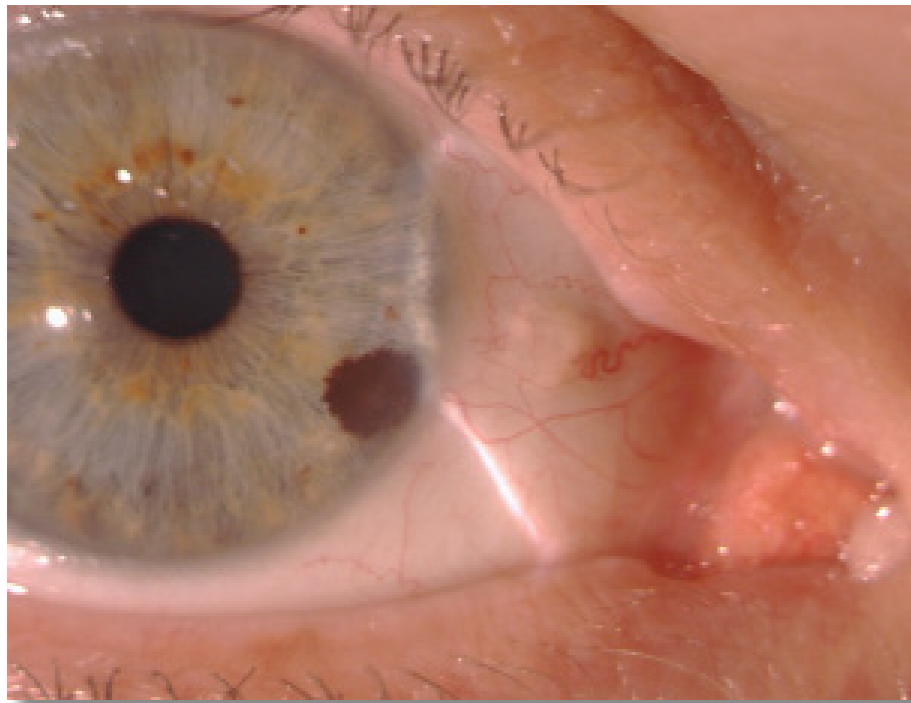

S4OPTIK

DIGITAL VISION DV-1

SLIT LAMP DIGITAL IMAGING

Smooth viewing and capture

DIGITAL IMAGING

Powerful image capture and analysis

Convenient beam splitter and 2MP HD camera in one

Enjoy a smooth viewing and capture experience with extremely fast frame rate

Capture and review videos and still images

Access Phoenix imaging database and analysis tools

Connect via USB 3.0, compatible with current PCs

Excellent color rendition

S₄OPTIK
SLIT LAMP
CAMERA

Designed for S4OPTIK Digital Slit Lamps