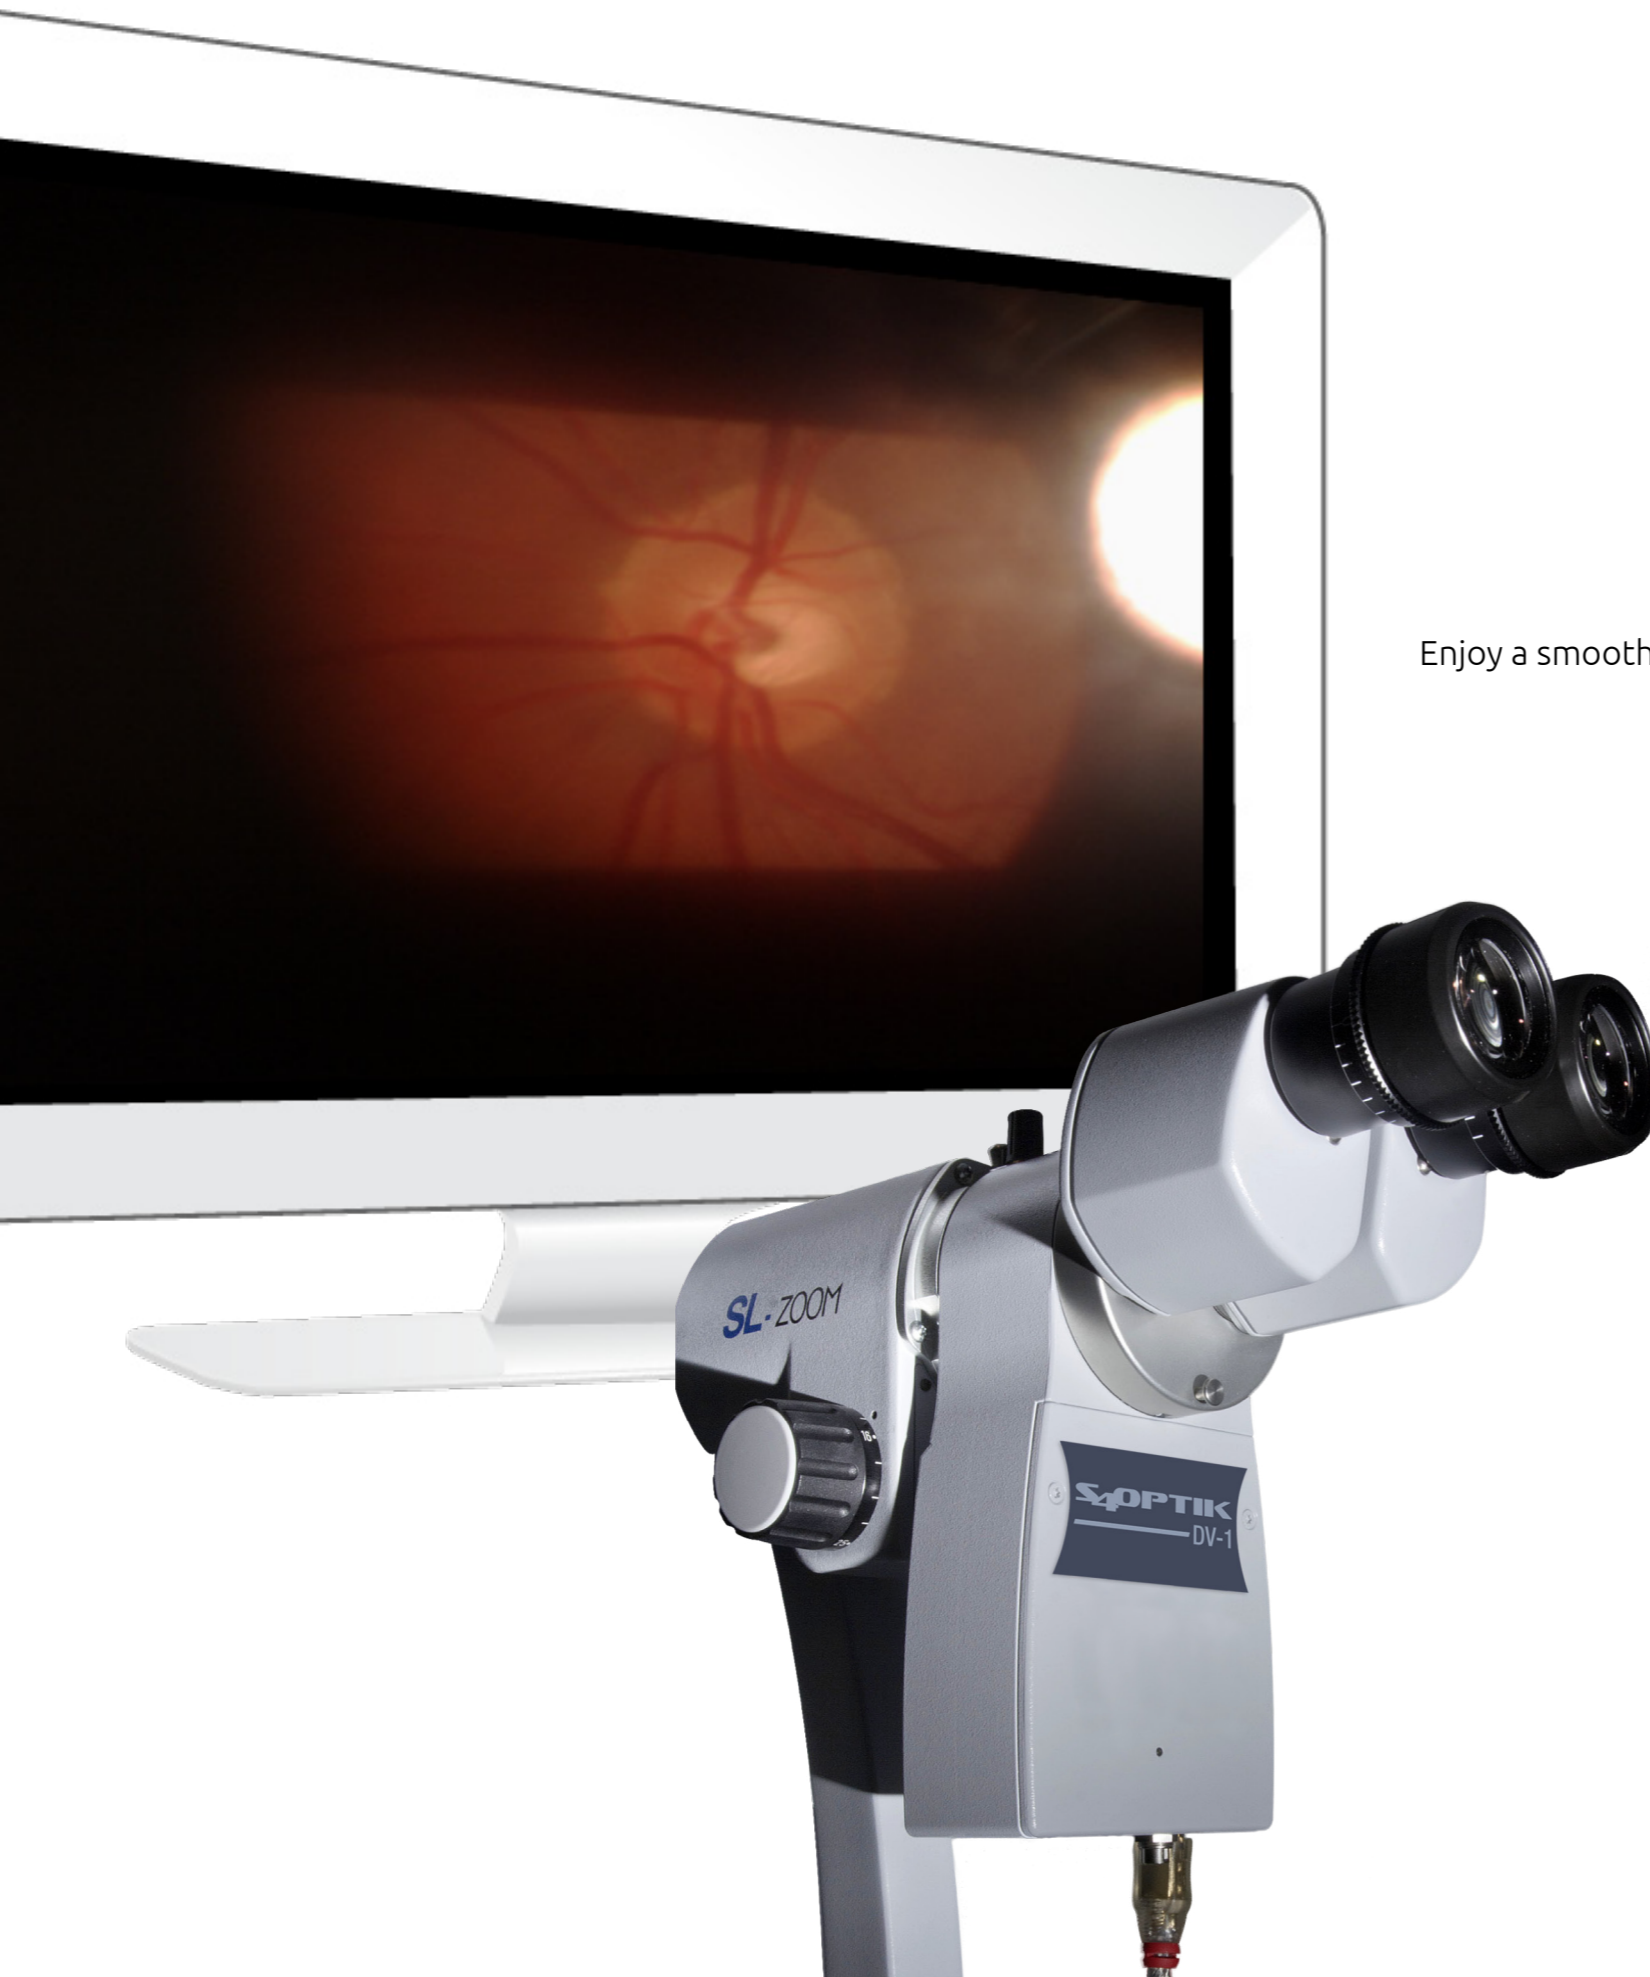

S4OPTIK

DIGITAL VISION DV-1

SLIT LAMP DIGITAL IMAGING

Smooth viewing and capture

DIGITAL IMAGING

Powerful image capture and analysis

Convenient beam splitter and 2MP HD camera in one

Enjoy a smooth viewing and capture experience with extremely fast frame rate

Capture and review videos and still images

Access Phoenix imaging database and analysis tools

Connect via USB 3.0, compatible with current PCs

Excellent color rendition

S₄OPTIK
SLIT LAMP
CAMERA

Designed for S4OPTIK Digital Slit Lamps

About S4OPTIK

Modern Design, Quality Materials, Exceptional Value.

Understanding the unique needs of eye care practices all over the world, S4OPTIK delivers extraordinary value in high quality diagnostic equipment and accessories. With modern designs to enhance your office environment, competitive prices to help you manage your costs, and an industry leading warranty, S4OPTIK eye care instruments help you deliver the very best in patient care. Contact us today for pricing.