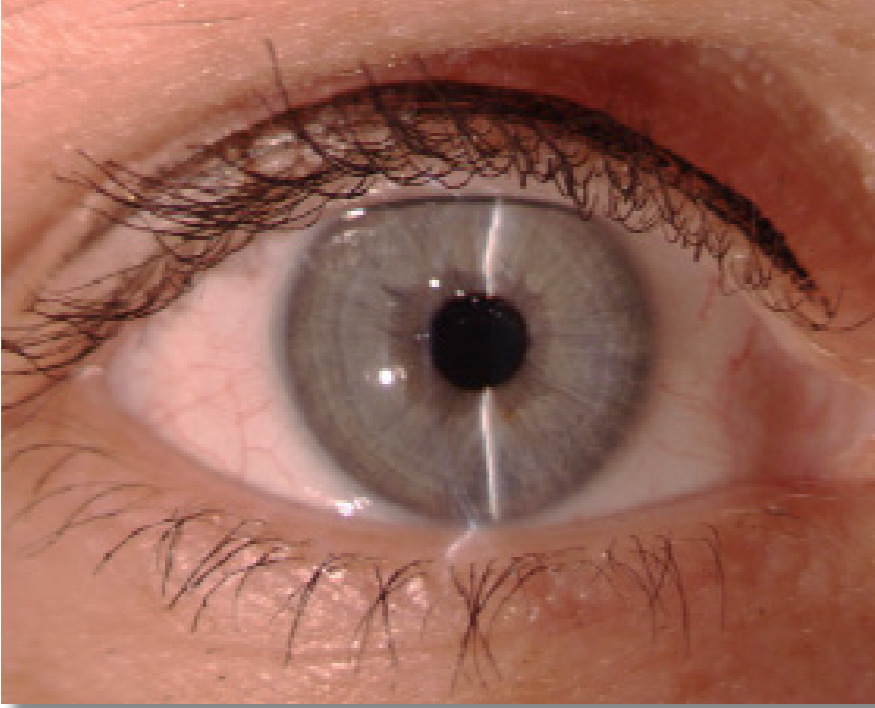

S4OPTIK

DIGITAL VISION DV-1

SLIT LAMP DIGITAL IMAGING

Smooth viewing and capture

DIGITAL IMAGING

Powerful image capture and analysis

Convenient beam splitter and 2MP HD camera in one

Enjoy a smooth viewing and capture experience with extremely fast frame rate

Capture and review videos and still images

Access Phoenix imaging database and analysis tools

Connect via USB 3.0, compatible with current PCs

Excellent color rendition

S₄OPTIK
SLIT LAMP
CAMERA

Designed for S4OPTIK Digital Slit Lamps